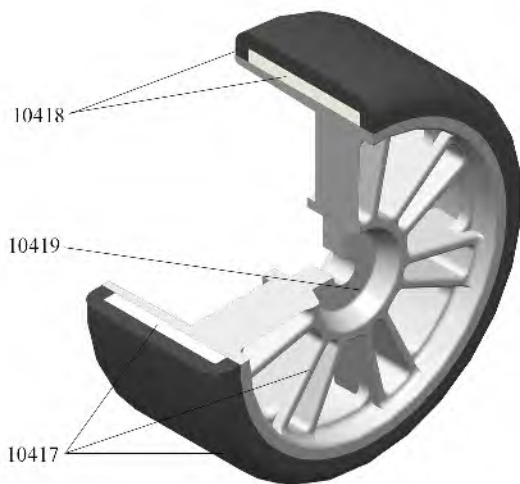

INSTRUCTION MANUAL

1/10 Scale 4WD Nitro RC Car

RH1003 N1 (Single Speed)

RH1004 N2 (Two Speed)

V22.5

RH1003 N1 (Single Speed)

RH1003 Specs.:

- 1、Length: 364 mm(Boby shell not included)
- 2、Width: 190 mm
- 3、Wheelbase: 258/261 mm
- 4、Gear Ratio: 6.5:1
- 5、Tyre: Ø 65*26 mm

Standard Equipments:

- 1、Steering Servo: 3kg
- 2、Throttle Servo: 3kg
- 3、Engine: FC 18
- 4、Radio: 2.4 GHz

single speed

RH1004 N2 (Two Speed)

RH1004 Specs.:

- 1、Length: 364 mm(Boby shell not included)
- 2、Width: 190 mm
- 3、Wheelbase: 258/261 mm
- 4、Gear Ratio: 6.5:1
- 5、Tyre: Ø 65*26mm

Assemble front assembly to chassis front.(See Dia. 2-3)

Assemble Front Bumper Assembly to chassis rear part.(See Dia. 2-4)

Mount the wheels
(See Dia. 2-5)

X-Ranger N1 and N2 are just different in Center Transmission, please refer Dia.5-2 and Dia.5-3.

(Dia.6-1)

Throttle Linkage

(Dia.6-2)

Receiver Assembly

(Dia.6-3)

Tyres

(Dia.6-5)

Fuel Tank