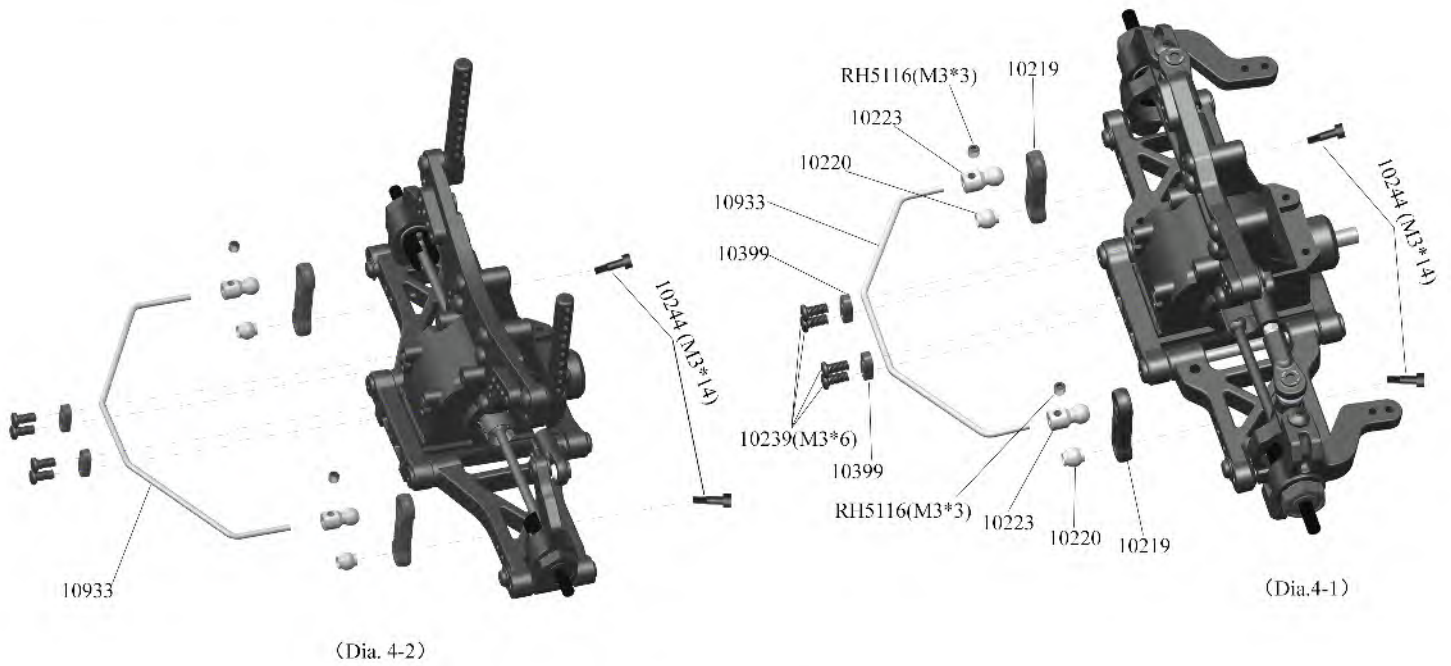

X-Ranger N1 and N2 are just different in Center Transmission, please refer Dia.5-2 and Dia.5-3.

we have optional front and rear sway bar for upgrade,

which adds higher racing performance,

Optional Front & Rear Sway Bar # 10933