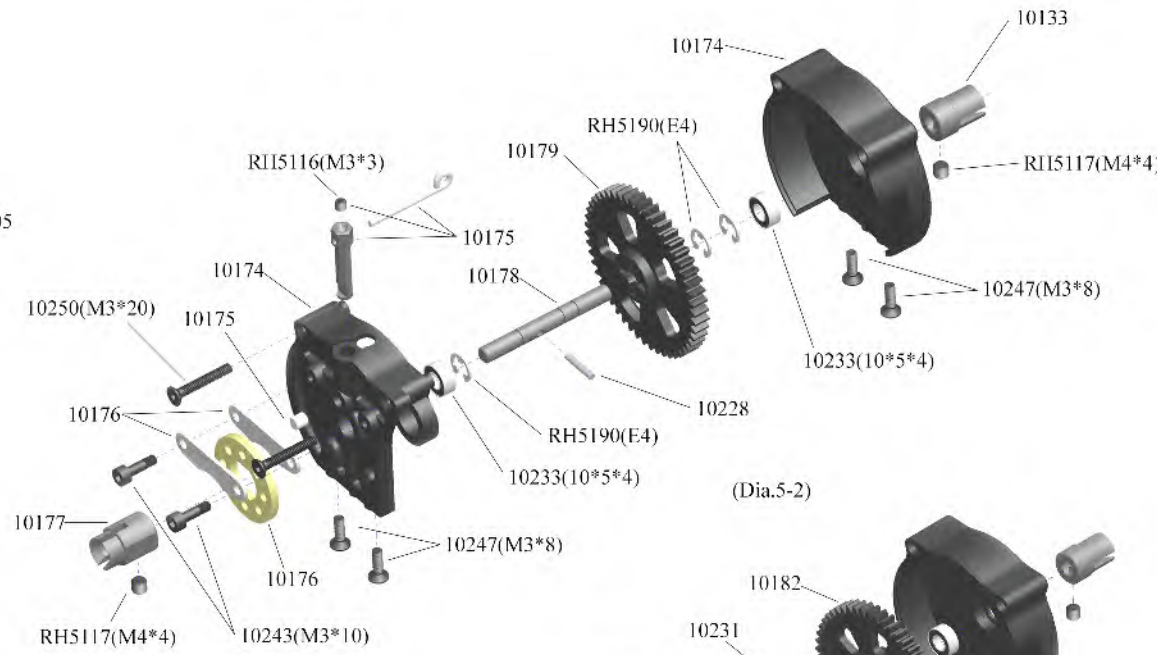

Single speed Transmission