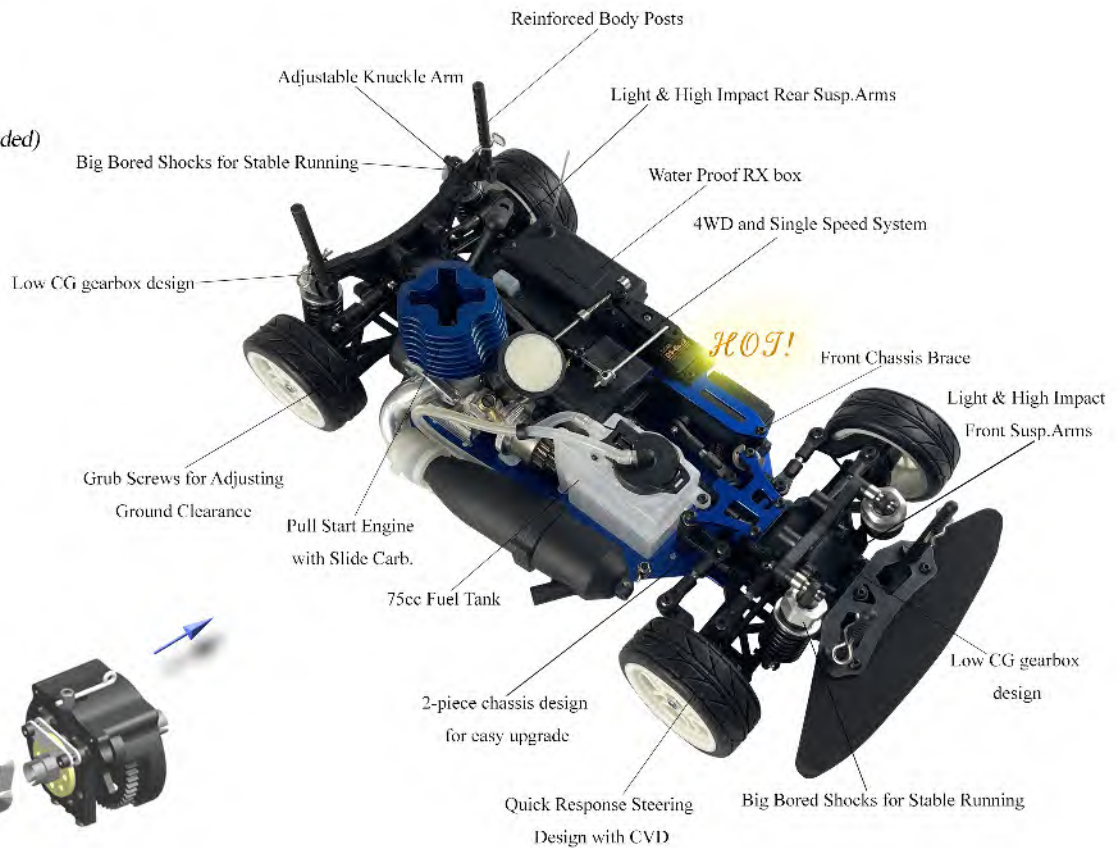

INSTRUCTION MANUAL

1/10 Scale 4WD Nitro RC Car

RH1003 N1 (Single Speed)

RH1004 N2 (Two Speed)

V22.5

RH1003 N1 (Single Speed)

RH1003 Specs.:

- 1、Length: 364 mm(Boby shell not included)
- 2、Width: 190 mm
- 3、Wheelbase: 258/261 mm
- 4、Gear Ratio: 6.5:1
- 5、Tyre: Ø 65*26 mm

Standard Equipments:

- 1、Steering Servo: 3kg
- 2、Throttle Servo: 3kg
- 3、Engine: FC 18
- 4、Radio: 2.4 GHz

single speed

RH1004 N2 (Two Speed)

RH1004 Specs.:

- 1、Length: 364 mm(Boby shell not included)
- 2、Width: 190 mm
- 3、Wheelbase: 258/261 mm
- 4、Gear Ratio: 6.5:1
- 5、Tyre: Ø 65*26mm

Standard Equipments:

- 1、Steering Servo: 3kg
- 2、Throttle Servo: 3kg
- 3、Engine: FC18
- 4、Radio: 2.4GHz

Two speed

FRONT & REAR SHOCK ASSEMBLY

Front Shocks

(Dia.2-1)

Rear Shocks

(Dia. 2-2)

Assemble front assembly to chassis front.(See Dia. 2-3)

Assemble Front Bumper Assembly to chassis rear part.(See Dia. 2-4)

Mount the wheels
(See Dia. 2-5)

X-Ranger N1 and N2 are just different in Center Transmission, please refer Dia.5-2 and Dia.5-3.