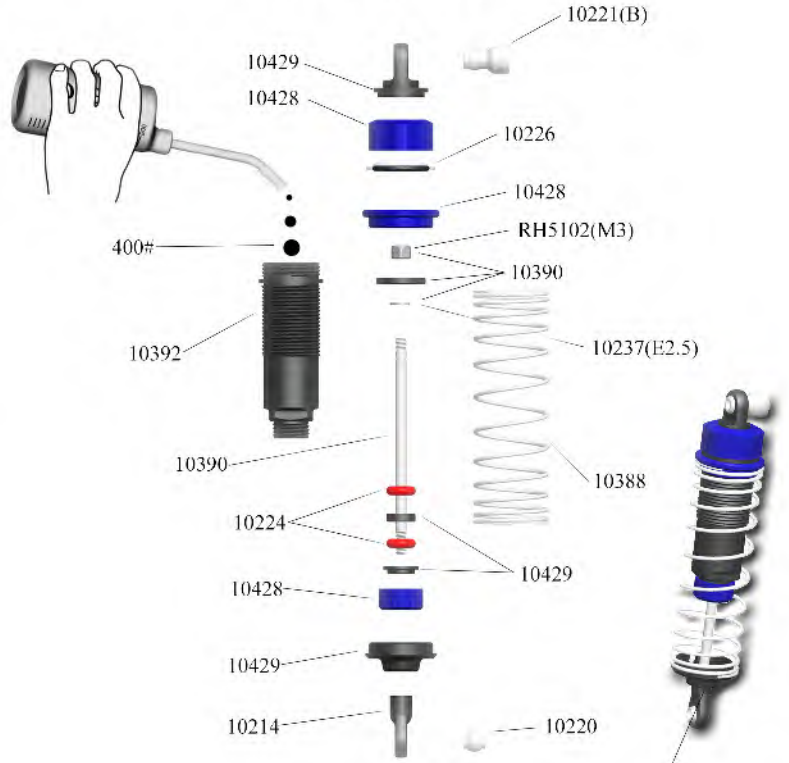

INSTRUCTION MANUAL

1/10 Scale 4WD Nitro RC Car

RH1003 N1 (Single Speed)

RH1004 N2 (Two Speed)

V22.5

RH1003 N1 (Single Speed)

RH1003 Specs.:

- 1、Length: 364 mm(Boby shell not included)
- 2、Width: 190 mm
- 3、Wheelbase: 258/261 mm
- 4、Gear Ratio: 6.5:1
- 5、Tyre: Ø 65*26 mm

Standard Equipments:

- 1、Steering Servo: 3kg
- 2、Throttle Servo: 3kg
- 3、Engine: FC 18
- 4、Radio: 2.4 GHz

single speed

RH1004 N2 (Two Speed)

RH1004 Specs.:

- 1、Length: 364 mm(Boby shell not included)
- 2、Width: 190 mm
- 3、Wheelbase: 258/261 mm
- 4、Gear Ratio: 6.5:1
- 5、Tyre: Ø 65*26mm

Standard Equipments:

- 1、Steering Servo: 3kg
- 2、Throttle Servo: 3kg
- 3、Engine: FC18
- 4、Radio: 2.4GHz

Two speed

FRONT & REAR SHOCK ASSEMBLY

Front Shocks

(Dia.2-1)

Rear Shocks

(Dia. 2-2)

Assemble front assembly to chassis front.(See Dia. 2-3)

Assemble Front Bumper Assembly to chassis rear part.(See Dia. 2-4)

Mount the wheels
(See Dia. 2-5)

X-Ranger N1 and N2 are just different in Center Transmission, please refer Dia.5-2 and Dia.5-3.