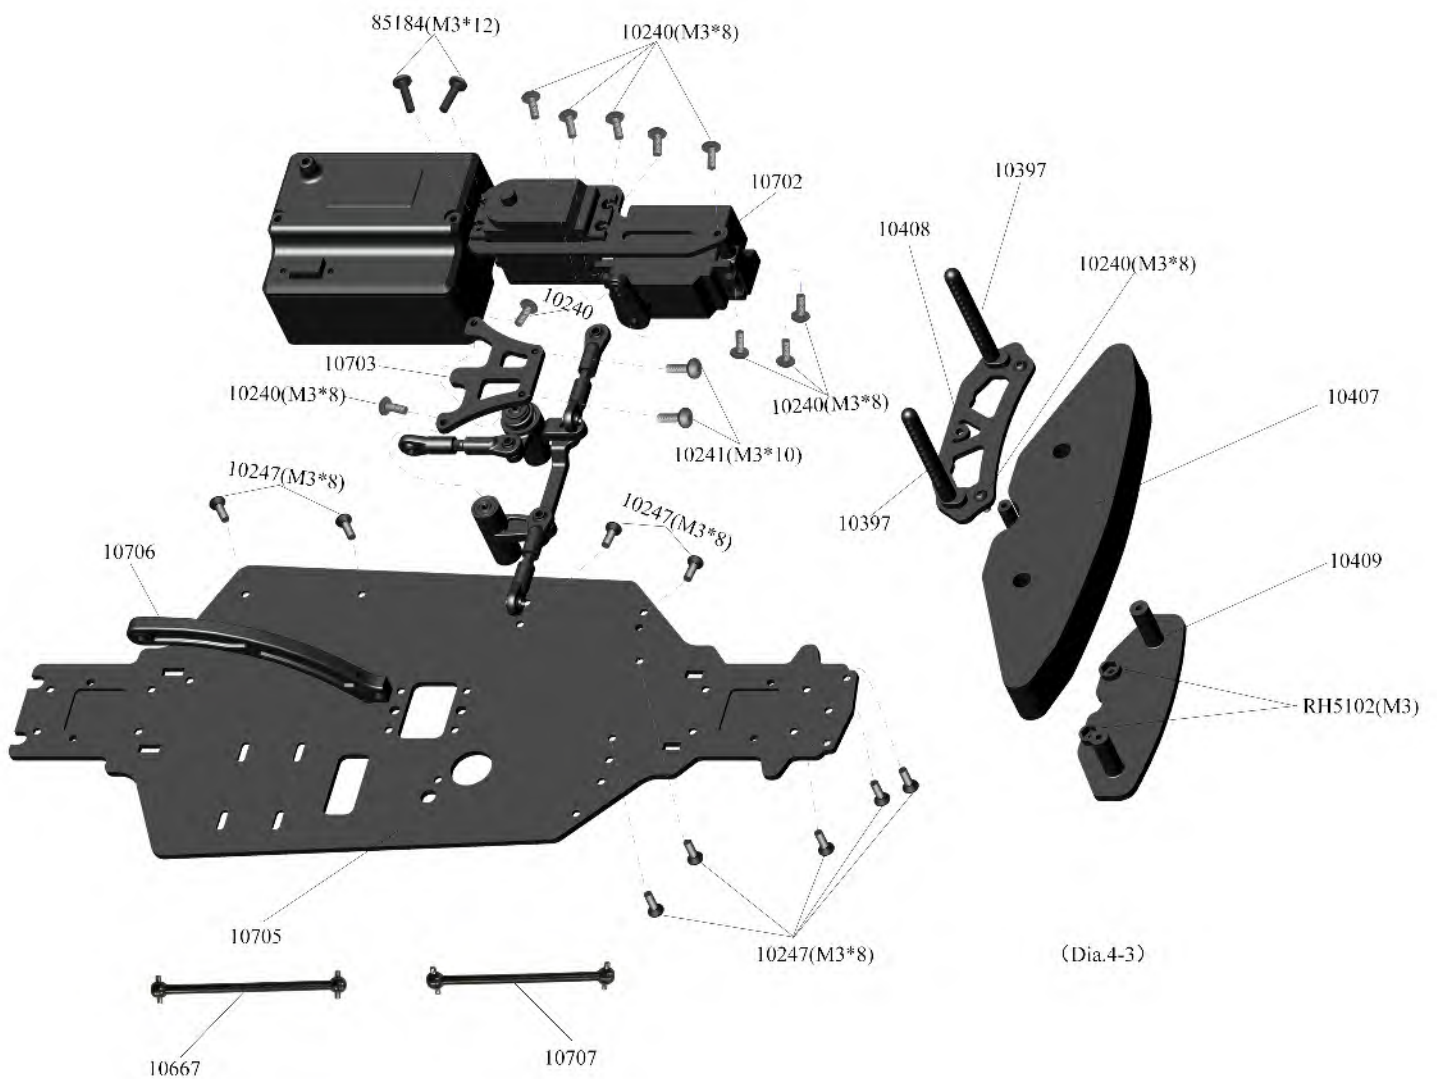

X-Ranger N1 and N2 are just different in Center Transmission, please refer Dia.5-2 and Dia.5-3.

we have optional front and rear sway bar for upgrade,

which adds higher racing performance,

Optional Front & Rear Sway Bar # 10933