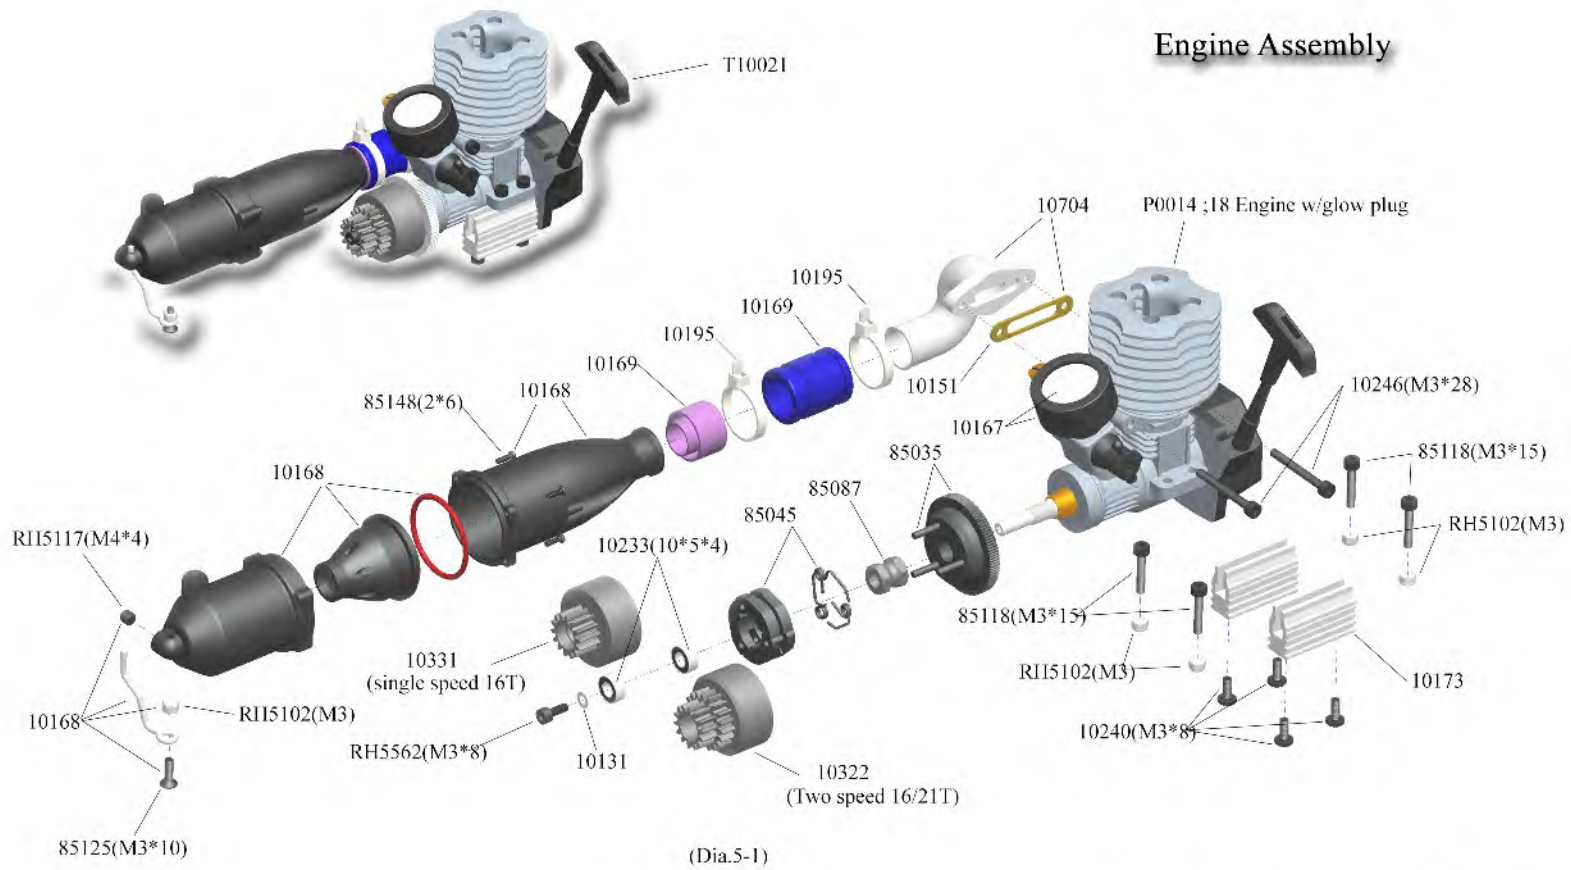

Engine Assembly