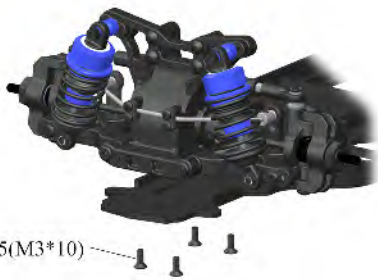

INSTRUCTION MANUAL

1/10 Scale 4WD Nitro RC Car

RH1003 N1 (Single Speed)

RH1004 N2 (Two Speed)

V22.5

RH1003 N1 (Single Speed)

RH1003 Specs.:

- 1、Length: 364 mm(Boby shell not included)
- 2、Width: 190 mm
- 3、Wheelbase: 258/261 mm
- 4、Gear Ratio: 6.5:1
- 5、Tyre: Ø 65*26 mm

Standard Equipments:

- 1、Steering Servo: 3kg
- 2、Throttle Servo: 3kg
- 3、Engine: FC 18
- 4、Radio: 2.4 GHz

single speed

RH1004 N2 (Two Speed)

RH1004 Specs.:

- 1、Length: 364 mm(Boby shell not included)
- 2、Width: 190 mm
- 3、Wheelbase: 258/261 mm
- 4、Gear Ratio: 6.5:1
- 5、Tyre: Ø 65*26mm

Standard Equipments:

- 1、Steering Servo: 3kg
- 2、Throttle Servo: 3kg
- 3、Engine: FC18
- 4、Radio: 2.4GHz

Two speed

FRONT & REAR SHOCK ASSEMBLY

Front Shocks

(Dia.2-1)

Rear Shocks

(Dia. 2-2)

Assemble front assembly to chassis front.(See Dia. 2-3)

Assemble Front Bumper Assembly to chassis rear part.(See Dia. 2-4)

Mount the wheels
(See Dia. 2-5)

X-Ranger N1 and N2 are just different in Center Transmission, please refer Dia.5-2 and Dia.5-3.