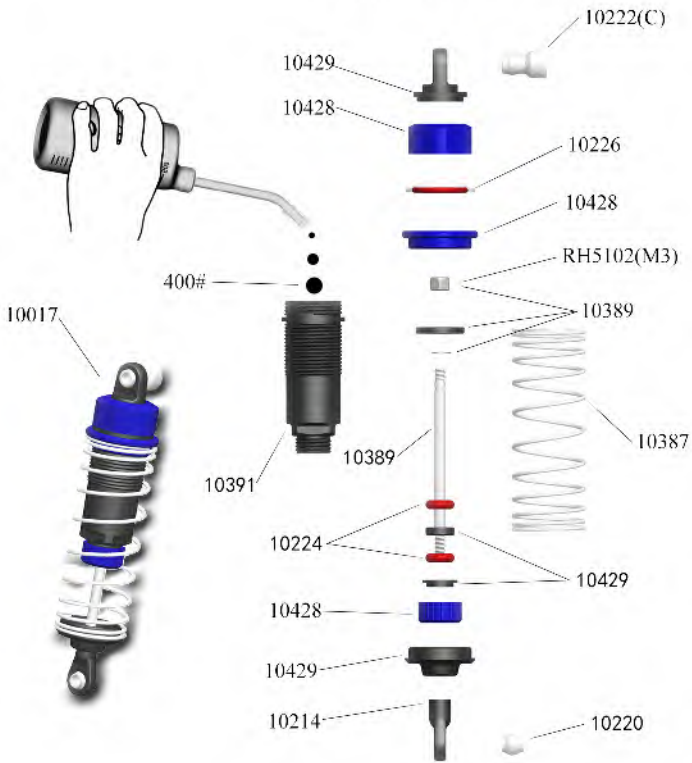

INSTRUCTION MANUAL

1/10 Scale 4WD Nitro RC Car

RH1003 N1 (Single Speed)

RH1004 N2 (Two Speed)

V22.5

RH1003 N1 (Single Speed)

RH1003 Specs.:

- 1、Length: 364 mm(Boby shell not included)
- 2、Width: 190 mm
- 3、Wheelbase: 258/261 mm
- 4、Gear Ratio: 6.5:1
- 5、Tyre: Ø 65*26 mm

Standard Equipments:

- 1、Steering Servo: 3kg
- 2、Throttle Servo: 3kg
- 3、Engine: FC 18
- 4、Radio: 2.4 GHz

single speed

RH1004 N2 (Two Speed)

RH1004 Specs.:

- 1、Length: 364 mm(Boby shell not included)
- 2、Width: 190 mm
- 3、Wheelbase: 258/261 mm
- 4、Gear Ratio: 6.5:1
- 5、Tyre: Ø 65*26mm

Standard Equipments:

- 1、Steering Servo: 3kg
- 2、Throttle Servo: 3kg
- 3、Engine: FC18
- 4、Radio: 2.4GHz

Two speed

FRONT & REAR SHOCK ASSEMBLY

Front Shocks

(Dia.2-1)

Rear Shocks

(Dia. 2-2)

Assemble front assembly to chassis front.(See Dia. 2-3)

Assemble Front Bumper Assembly to chassis rear part.(See Dia. 2-4)

Mount the wheels
(See Dia. 2-5)

X-Ranger N1 and N2 are just different in Center Transmission, please refer Dia.5-2 and Dia.5-3.