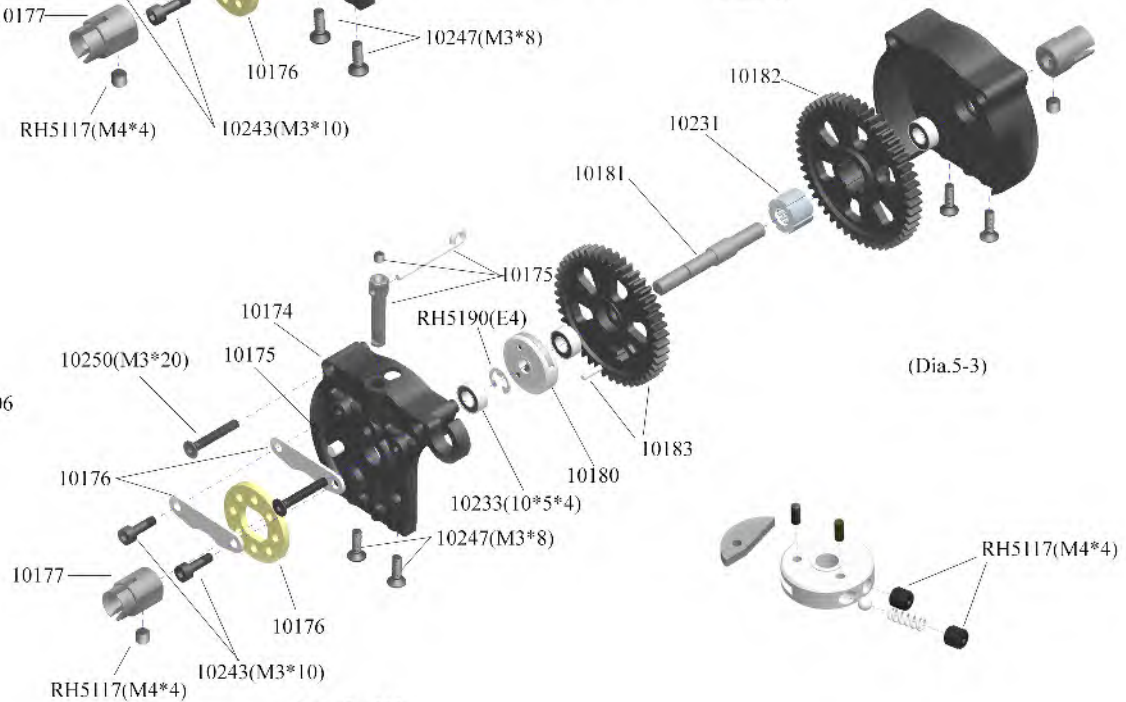

Two Speed Transmission