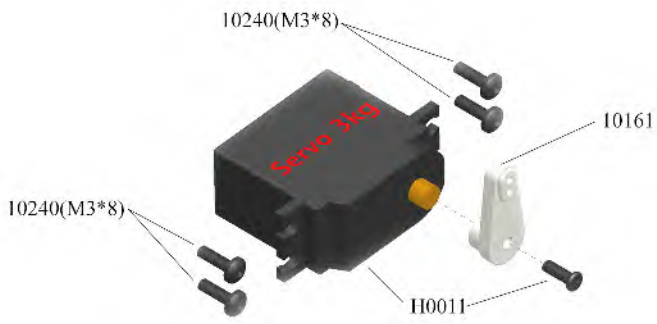

INSTRUCTION MANUAL

1/10 Scale 4WD Nitro RC Car

RH1003 N1 (Single Speed)

RH1004 N2 (Two Speed)

V22.5

RH1003 N1 (Single Speed)

RH1003 Specs.:

- 1、Length: 364 mm(Boby shell not included)
- 2、Width: 190 mm
- 3、Wheelbase: 258/261 mm
- 4、Gear Ratio: 6.5:1
- 5、Tyre: Ø 65*26 mm

Standard Equipments:

- 1、Steering Servo: 3kg
- 2、Throttle Servo: 3kg
- 3、Engine: FC 18
- 4、Radio: 2.4 GHz

single speed

RH1004 N2 (Two Speed)

RH1004 Specs.:

- 1、Length: 364 mm(Boby shell not included)
- 2、Width: 190 mm
- 3、Wheelbase: 258/261 mm
- 4、Gear Ratio: 6.5:1
- 5、Tyre: Ø 65*26mm

Assemble front assembly to chassis front.(See Dia. 2-3)

Assemble Front Bumper Assembly to chassis rear part.(See Dia. 2-4)

Mount the wheels
(See Dia. 2-5)

X-Ranger N1 and N2 are just different in Center Transmission, please refer Dia.5-2 and Dia.5-3.

we have optional front and rear sway bar for upgrade,

which adds higher racing performance,

Optional Front & Rear Sway Bar # 10933

Engine Assembly

Single speed Transmission

Two Speed Transmission

Steering Servo