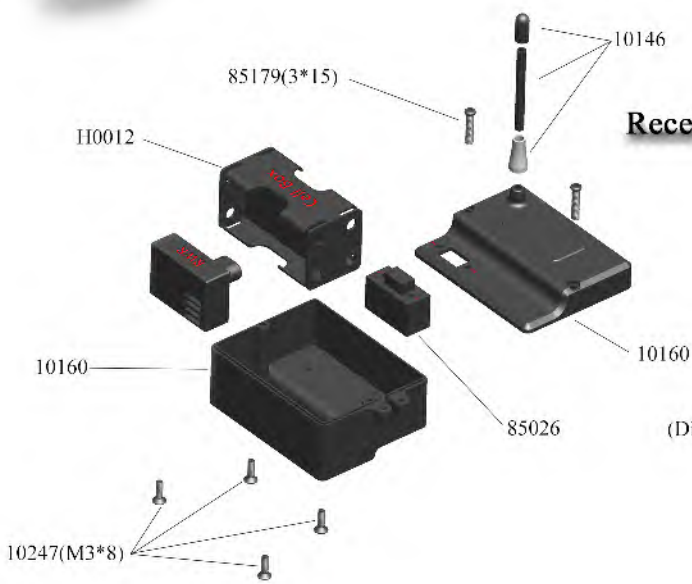

(Dia.6-1)

(Dia.6-3)

(Dia.6-5)

Fuel Tank