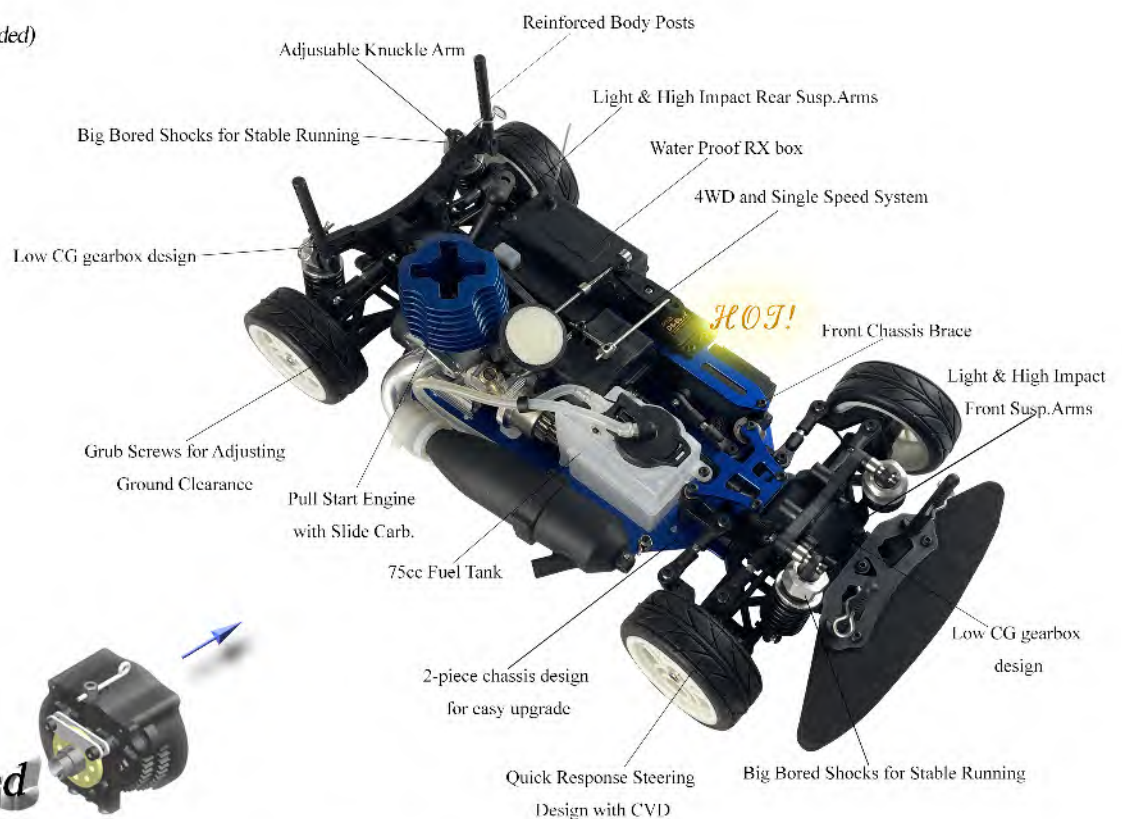

INSTRUCTION MANUAL

1/10 Scale 4WD Nitro RC Car

RH1003 N1 (Single Speed)

RH1004 N2 (Two Speed)

V22.5

RH1003 N1 (Single Speed)

RH1003 Specs.:

- 1、Length: 364 mm(Boby shell not included)
- 2、Width: 190 mm
- 3、Wheelbase: 258/261 mm
- 4、Gear Ratio: 6.5:1
- 5、Tyre: Ø 65*26 mm

Standard Equipments:

- 1、Steering Servo: 3kg
- 2、Throttle Servo: 3kg
- 3、Engine: FC 18
- 4、Radio: 2.4 GHz

single speed

RH1004 N2 (Two Speed)

RH1004 Specs.:

- 1、Length: 364 mm(Boby shell not included)
- 2、Width: 190 mm
- 3、Wheelbase: 258/261 mm
- 4、Gear Ratio: 6.5:1
- 5、Tyre: Ø 65*26mm

Standard Equipments:

- 1、Steering Servo: 3kg
- 2、Throttle Servo: 3kg
- 3、Engine: FC18
- 4、Radio: 2.4GHz

Two speed

FRONT & REAR SHOCK ASSEMBLY

Front Shocks

(Dia.2-1)

Rear Shocks

(Dia. 2-2)

Assemble front assembly to chassis front.(See Dia. 2-3)

Assemble Front Bumper Assembly to chassis rear part.(See Dia. 2-4)

Mount the wheels
(See Dia. 2-5)

X-Ranger N1 and N2 are just different in Center Transmission, please refer Dia.5-2 and Dia.5-3.